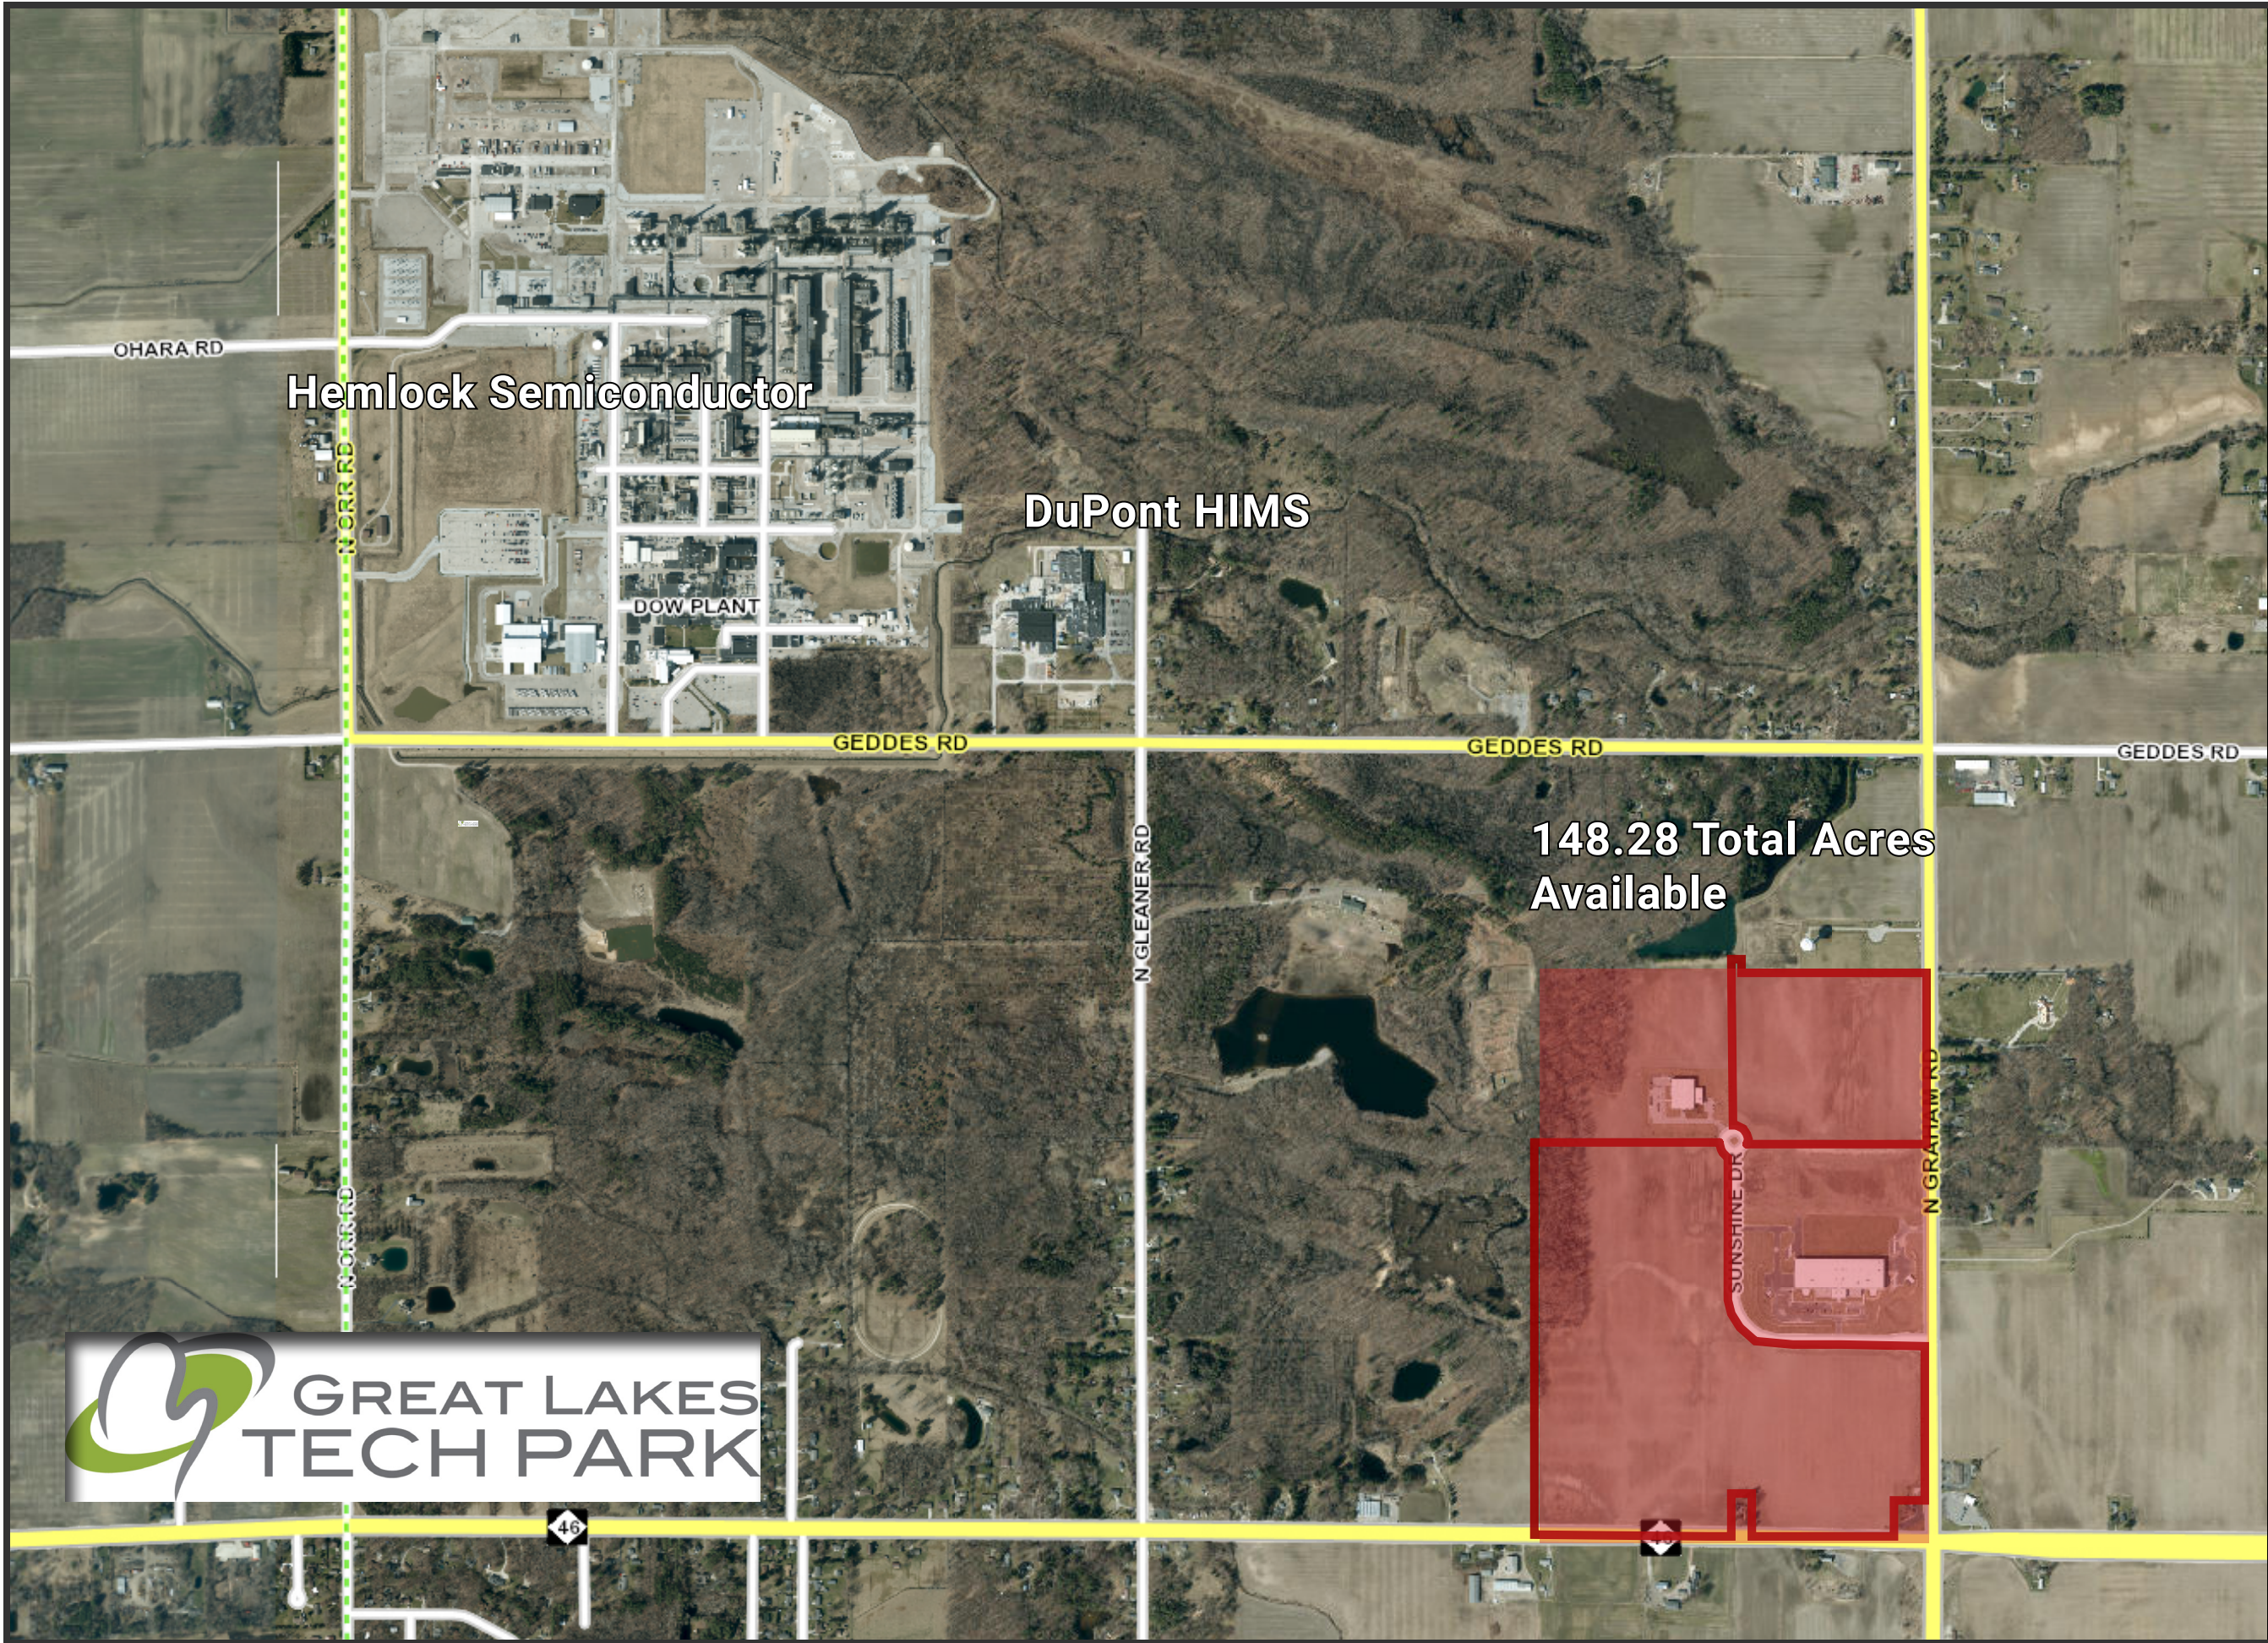

33.91 Acres

114.37 Acres

148.28 Total Acres

Premier Site Great Lakes Tech Park

Thomas Township
Saginaw County, MI
GreatLakesTechnologyPark.com

Disclaimer: This map does not represent a survey or legal document and is provided on an "as is" basis. Saginaw County expresses no warranty for the information displayed on this map document.

Premier Site Great Lakes Tech Park

Thomas Township
Saginaw County, MI
GreatLakesTechnologyPark.com

Disclaimer: This map does not represent a survey or legal document and is provided on an "as is" basis. Saginaw County expresses no warranty for the information displayed on this map document.

MBS International Airport

**GREAT LAKES
TECH PARK**

**Premier Site
Great Lakes
Tech Park**

Thomas Township
Saginaw County, MI
GreatLakesTechnologyPark.com

Disclaimer: This map does not represent a survey or legal document and is provided on an "as is" basis. Saginaw County expresses no warranty for the information displayed on this map document.