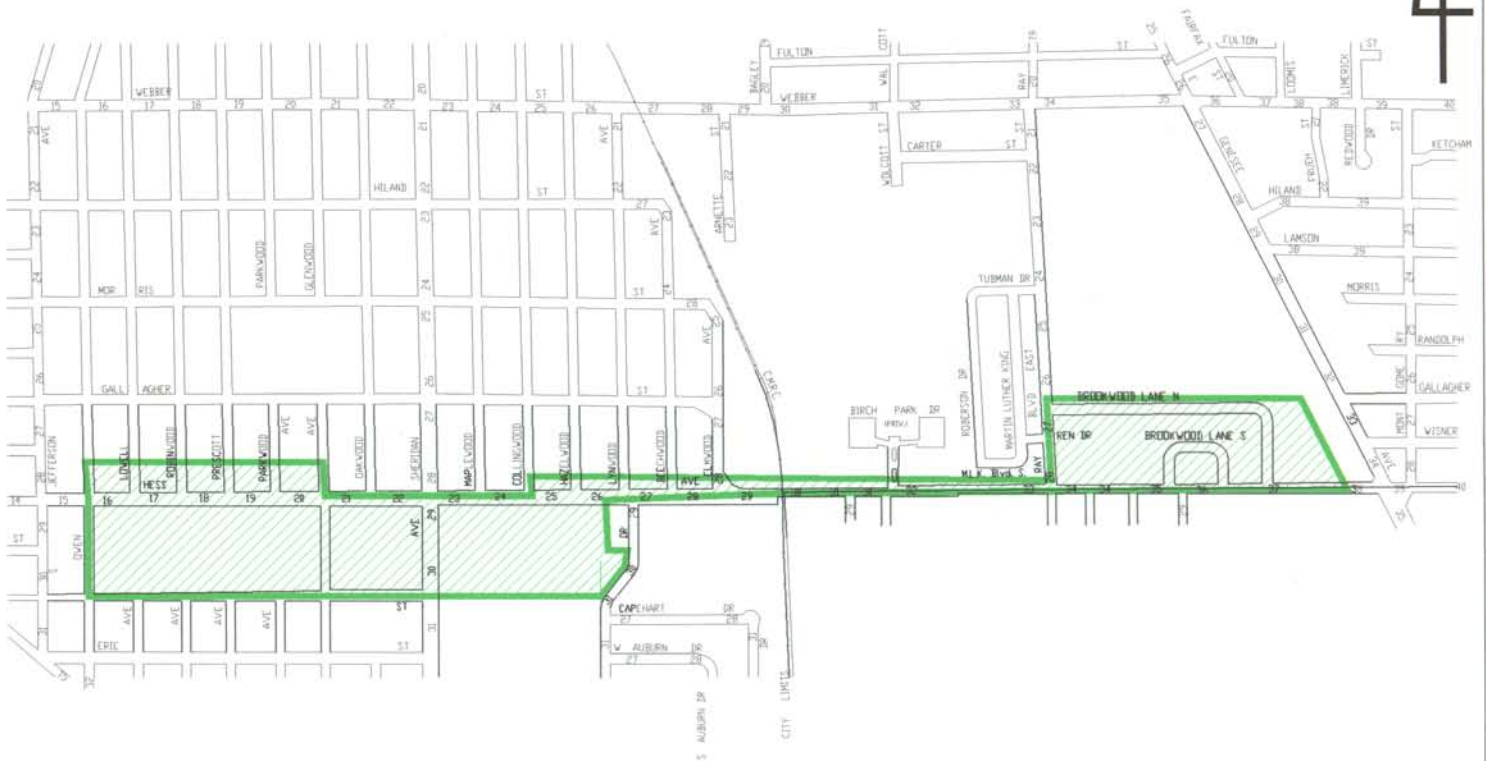

Renaissance Zones

CITY OF SAGINAW MICHIGAN

2003

City of Saginaw Renaissance Zone

Sub Zone #1 Northeast Saginaw

City of Saginaw Renaissance Zone

Sub Zone #2 North

City of Saginaw
Renaissance Zone

Sub Zone #3
Salina Business District

City of Saginaw
Renaissance Zone

Sub Zone #4
Ludlow Rule/Hess Ave.
/Fairgrounds Complex

City of Saginaw Renaissance Zone

Sub Zone #6
COVENANT HEALTHCARE

City of Saginaw Renaissance Zone

Sub Zone 7

Old Saginaw City

City of Saginaw Renaissance Zone

Sub Zone 8

Davenport Inn

GABRIEL RD
 (PRIVATE ROAD)
 RD

Sub Zone #9

Delphi Plant 2 Site

City of Saginaw
 Renaissance Zone

City of Saginaw
Renaissance Zone
Sub Zone #10
Agape Child Care Center