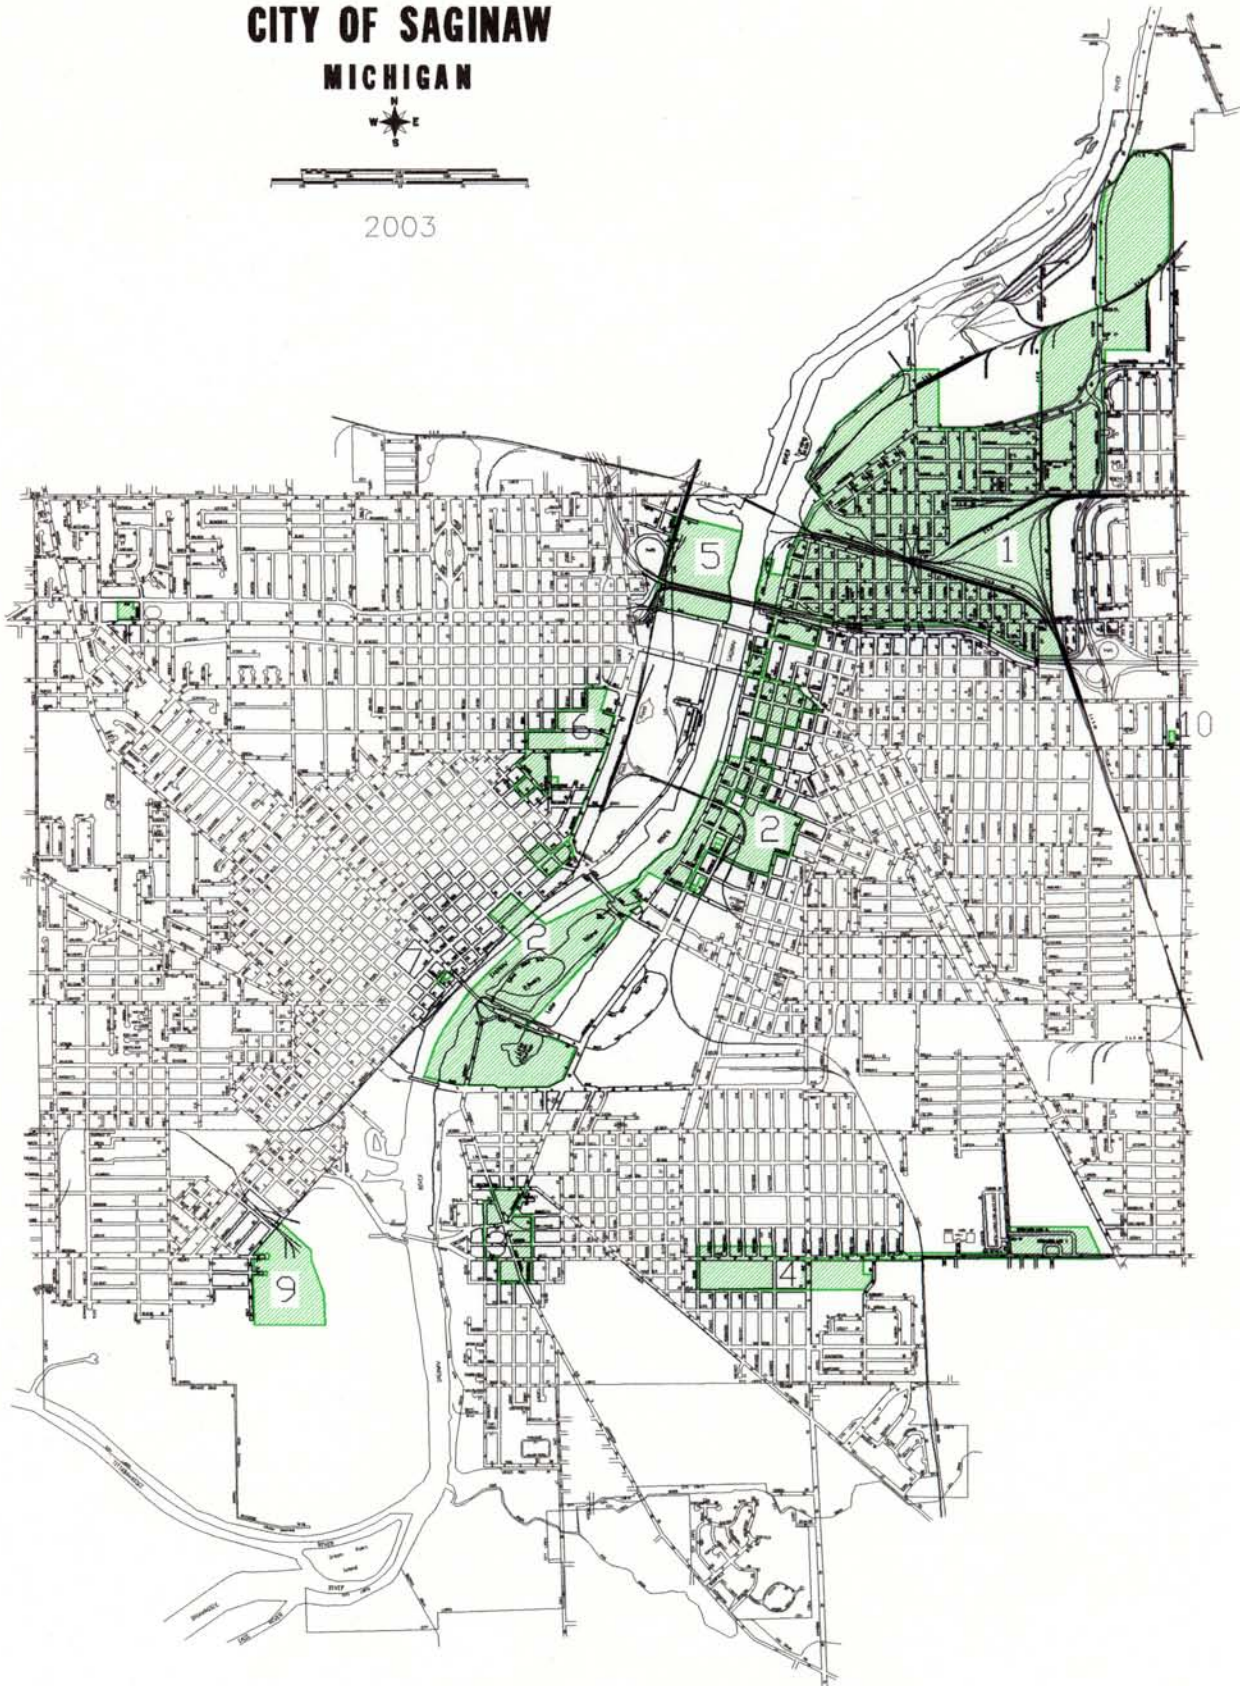

Renaissance Zones

CITY OF SAGINAW MICHIGAN

2003

City of Saginaw Renaissance Zone

Sub Zone #1 Northeast Saginaw

City of Saginaw Renaissance Zone

Sub Zone #2 North

City of Saginaw
Renaissance Zone

Sub Zone #3
Salina Business District

City of Saginaw
Renaissance Zone

Sub Zone #4
Ludlow Rule/Hess Ave.
/Fairgrounds Complex

City of Saginaw Renaissance Zone

Sub Zone #6
COVENANT HEALTHCARE

City of Saginaw Renaissance Zone

Sub Zone 7

Old Saginaw City

City of Saginaw Renaissance Zone

Sub Zone 8

Davenport Inn

GABRIEL RD
 (PRIVATE ROAD)
 RD

Sub Zone #9

Delphi Plant 2 Site

City of Saginaw
 Renaissance Zone

City of Saginaw
Renaissance Zone
Sub Zone #10
Agape Child Care Center