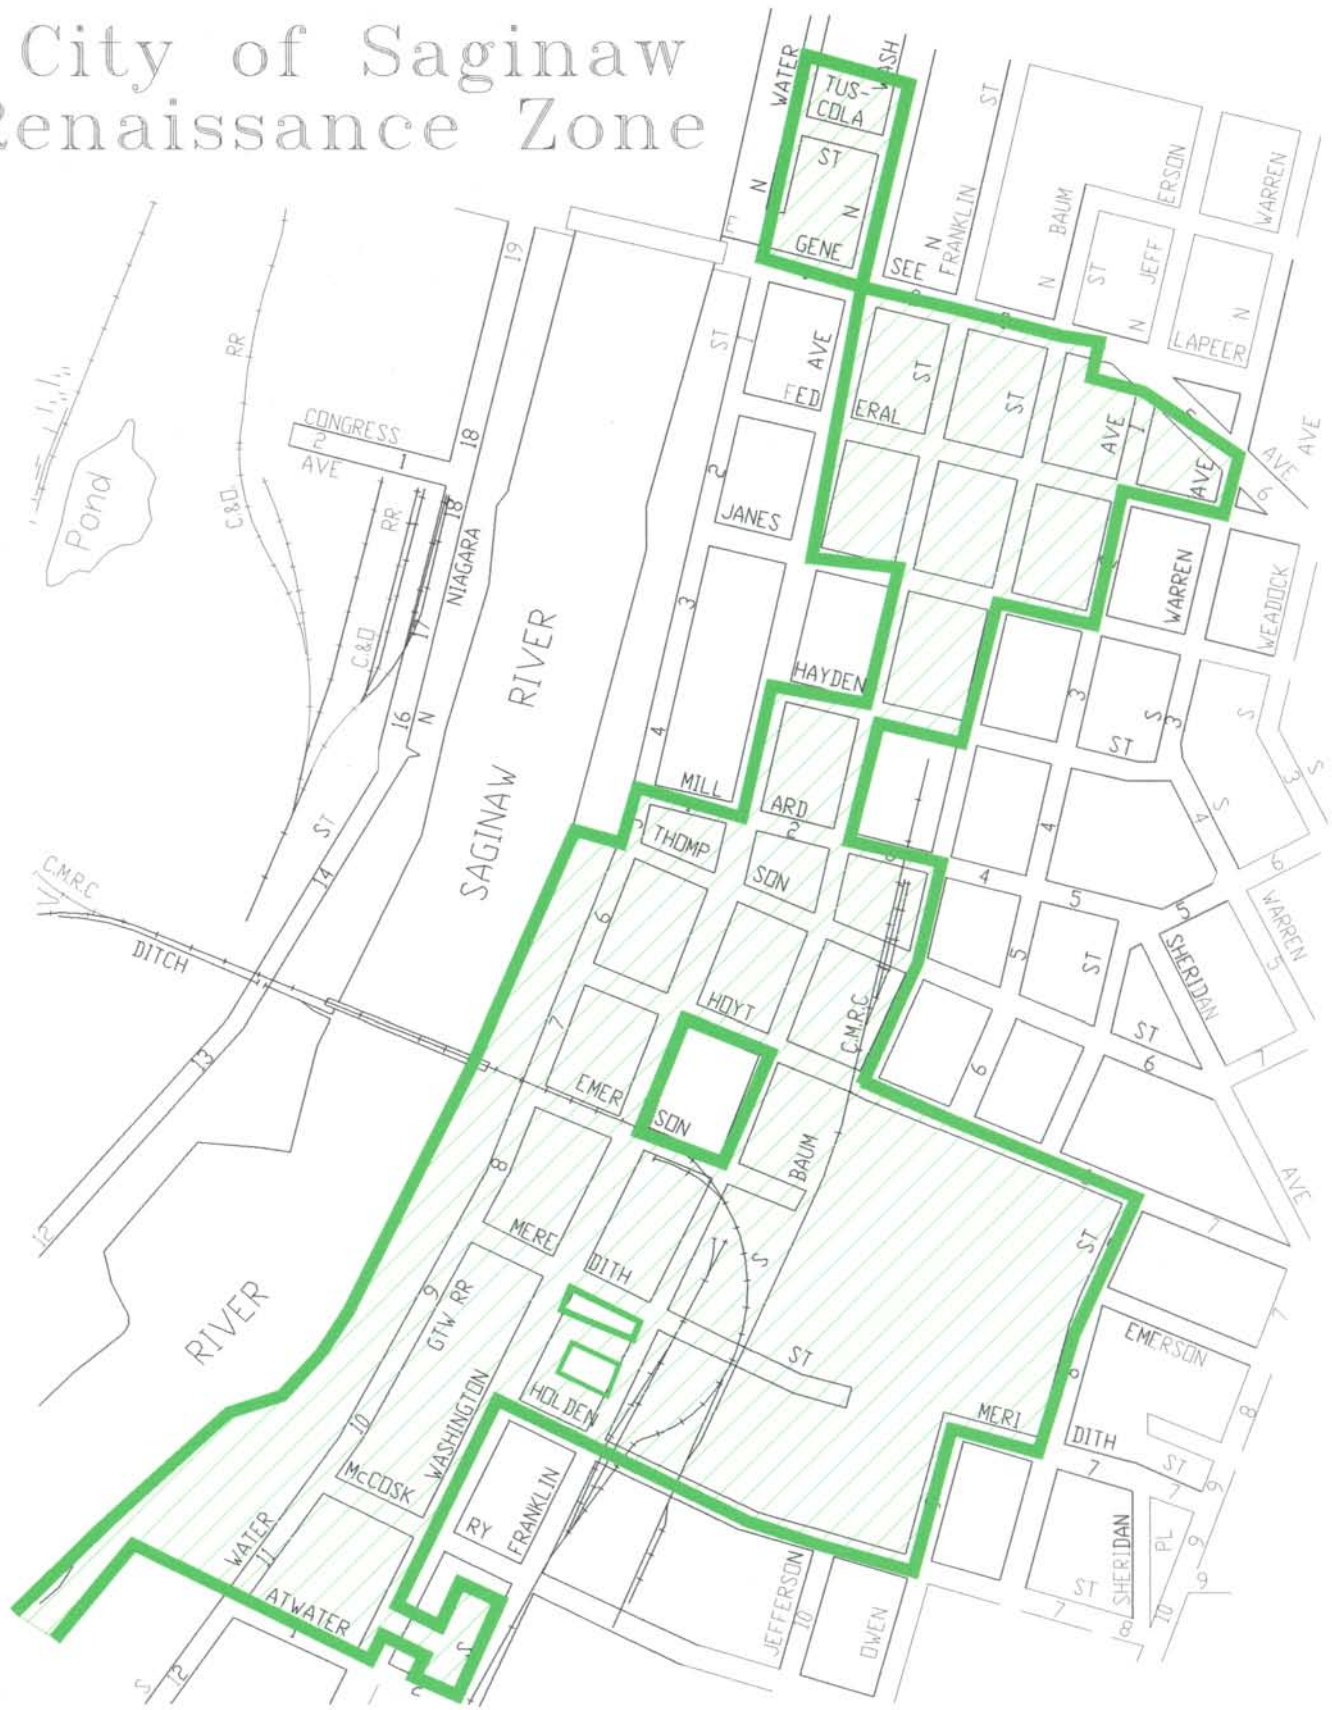

Renaissance Zones

CITY OF SAGINAW MICHIGAN

2003

City of Saginaw Renaissance Zone

Sub Zone #1 Northeast Saginaw

City of Saginaw Renaissance Zone

Sub Zone #2 North

City of Saginaw
Renaissance Zone

Sub Zone #3
Salina Business District

City of Saginaw
Renaissance Zone

Sub Zone #4
Ludlow Rule/Hess Ave.
/Fairgrounds Complex

City of Saginaw Renaissance Zone

Sub Zone #6
COVENANT HEALTHCARE

City of Saginaw Renaissance Zone

Sub Zone 7

Old Saginaw City

City of Saginaw Renaissance Zone

Sub Zone 8

Davenport Inn

GABRIEL RD
 (PRIVATE ROAD)
 RD

Sub Zone #9

Delphi Plant 2 Site

City of Saginaw
 Renaissance Zone

City of Saginaw
Renaissance Zone
Sub Zone #10
Agape Child Care Center