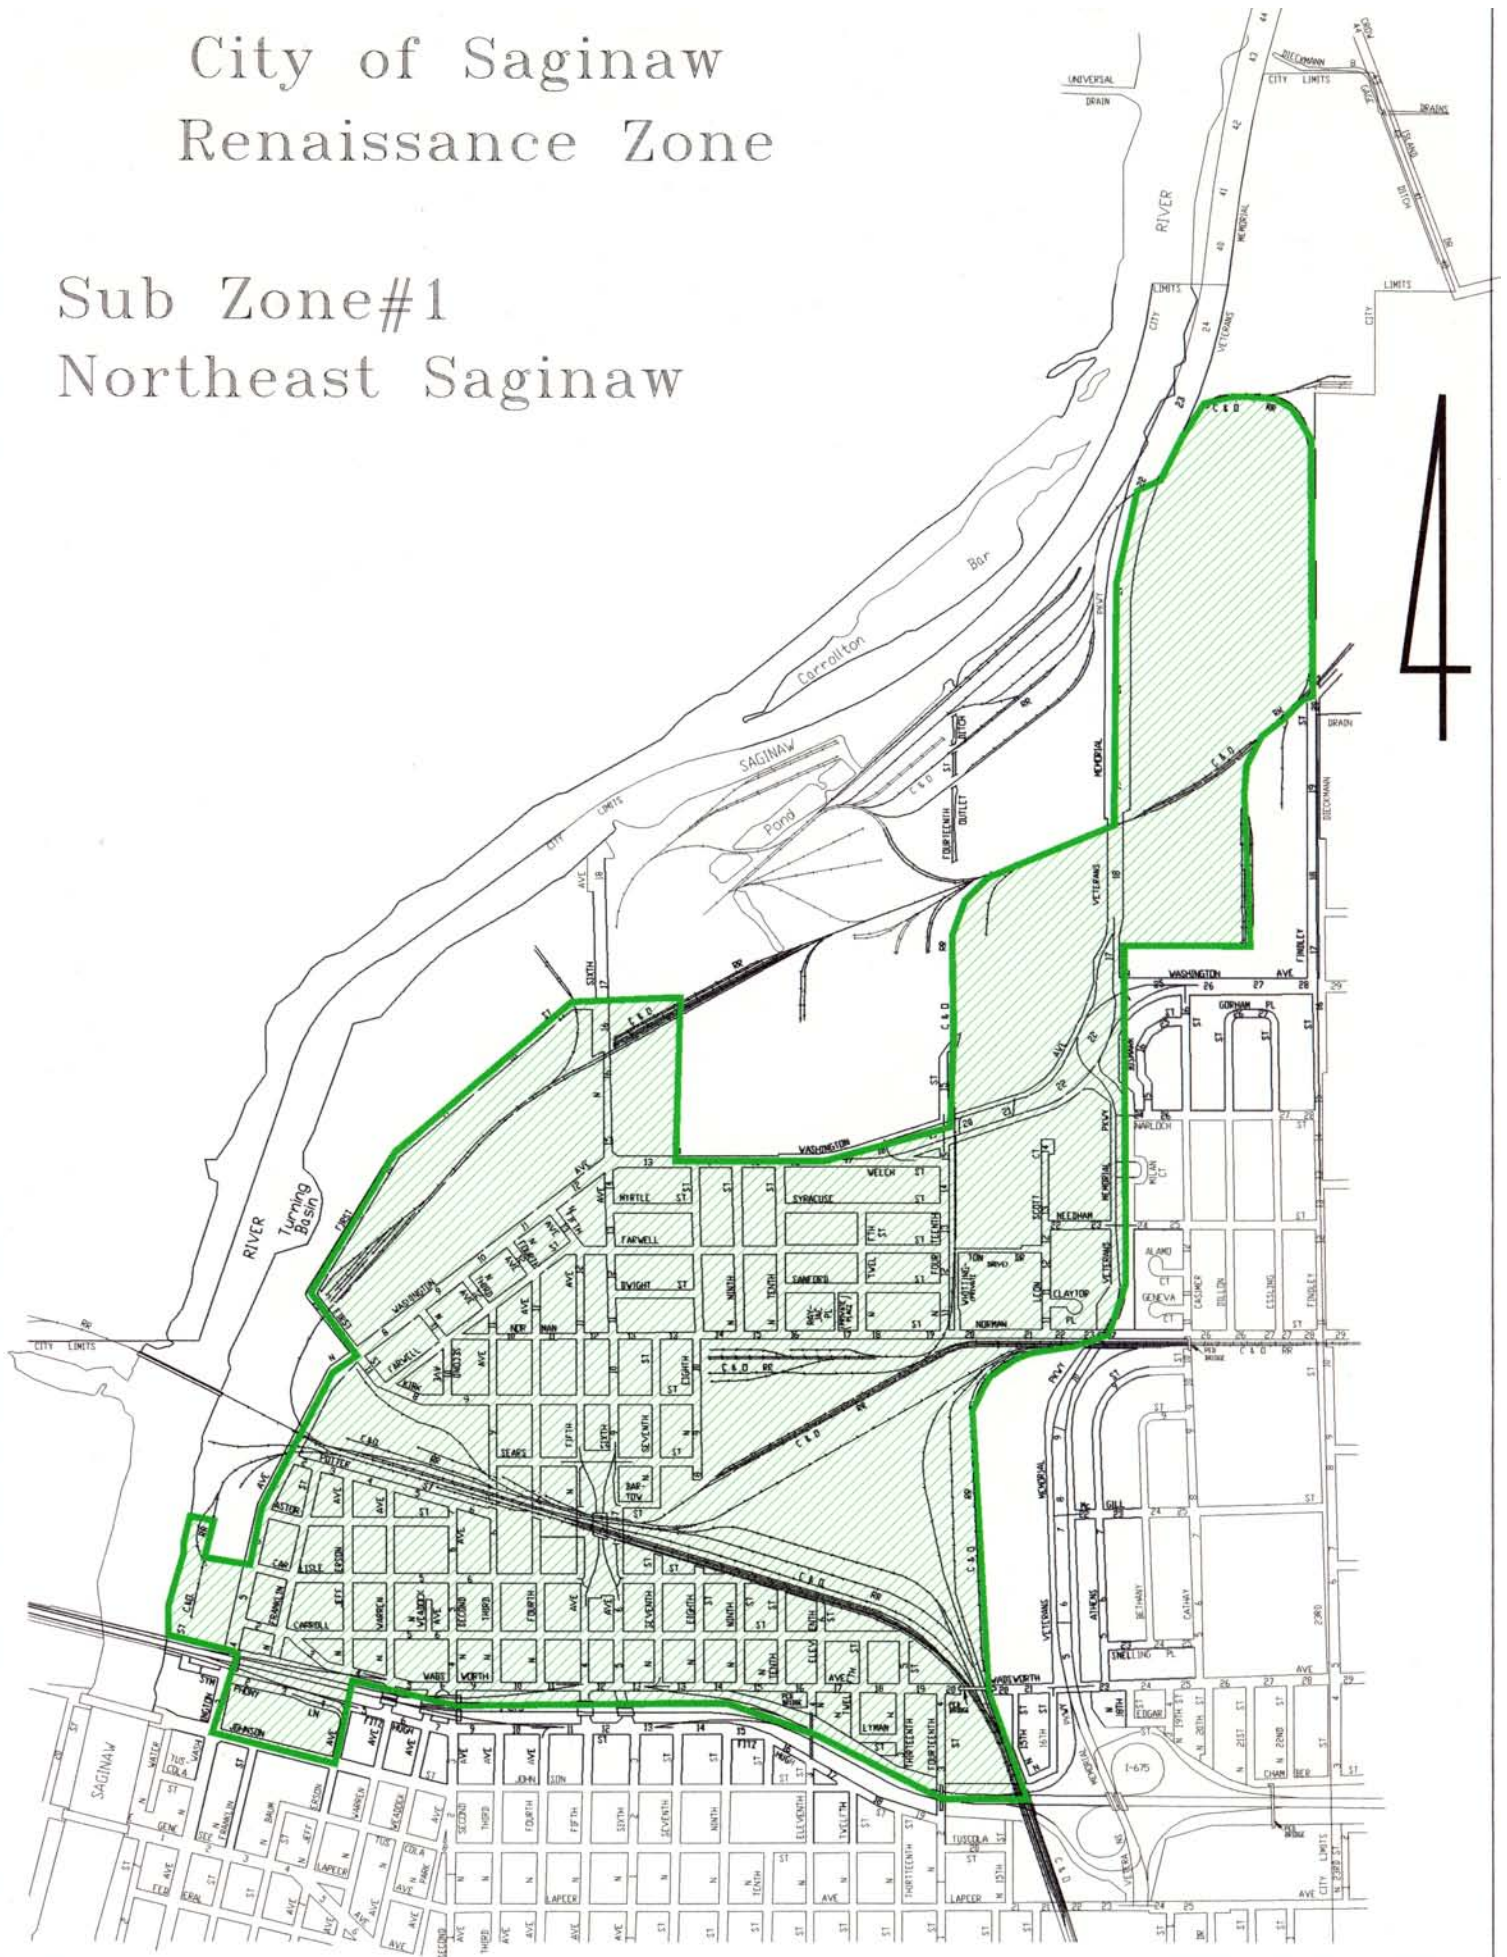

Renaissance Zones

CITY OF SAGINAW MICHIGAN

2003

City of Saginaw Renaissance Zone

Sub Zone #1 Northeast Saginaw

City of Saginaw Renaissance Zone

Sub Zone #2 North

City of Saginaw
Renaissance Zone

Sub Zone #3
Salina Business District

City of Saginaw
Renaissance Zone

Sub Zone #4
Ludlow Rule/Hess Ave.
/Fairgrounds Complex

City of Saginaw Renaissance Zone

Sub Zone #6
COVENANT HEALTHCARE

City of Saginaw Renaissance Zone

Sub Zone 7

Old Saginaw City

City of Saginaw Renaissance Zone

Sub Zone 8

Davenport Inn

GABRIEL RD
 (PRIVATE ROAD)
 RD

Sub Zone #9

Delphi Plant 2 Site

City of Saginaw
 Renaissance Zone

City of Saginaw
Renaissance Zone
Sub Zone #10
Agape Child Care Center