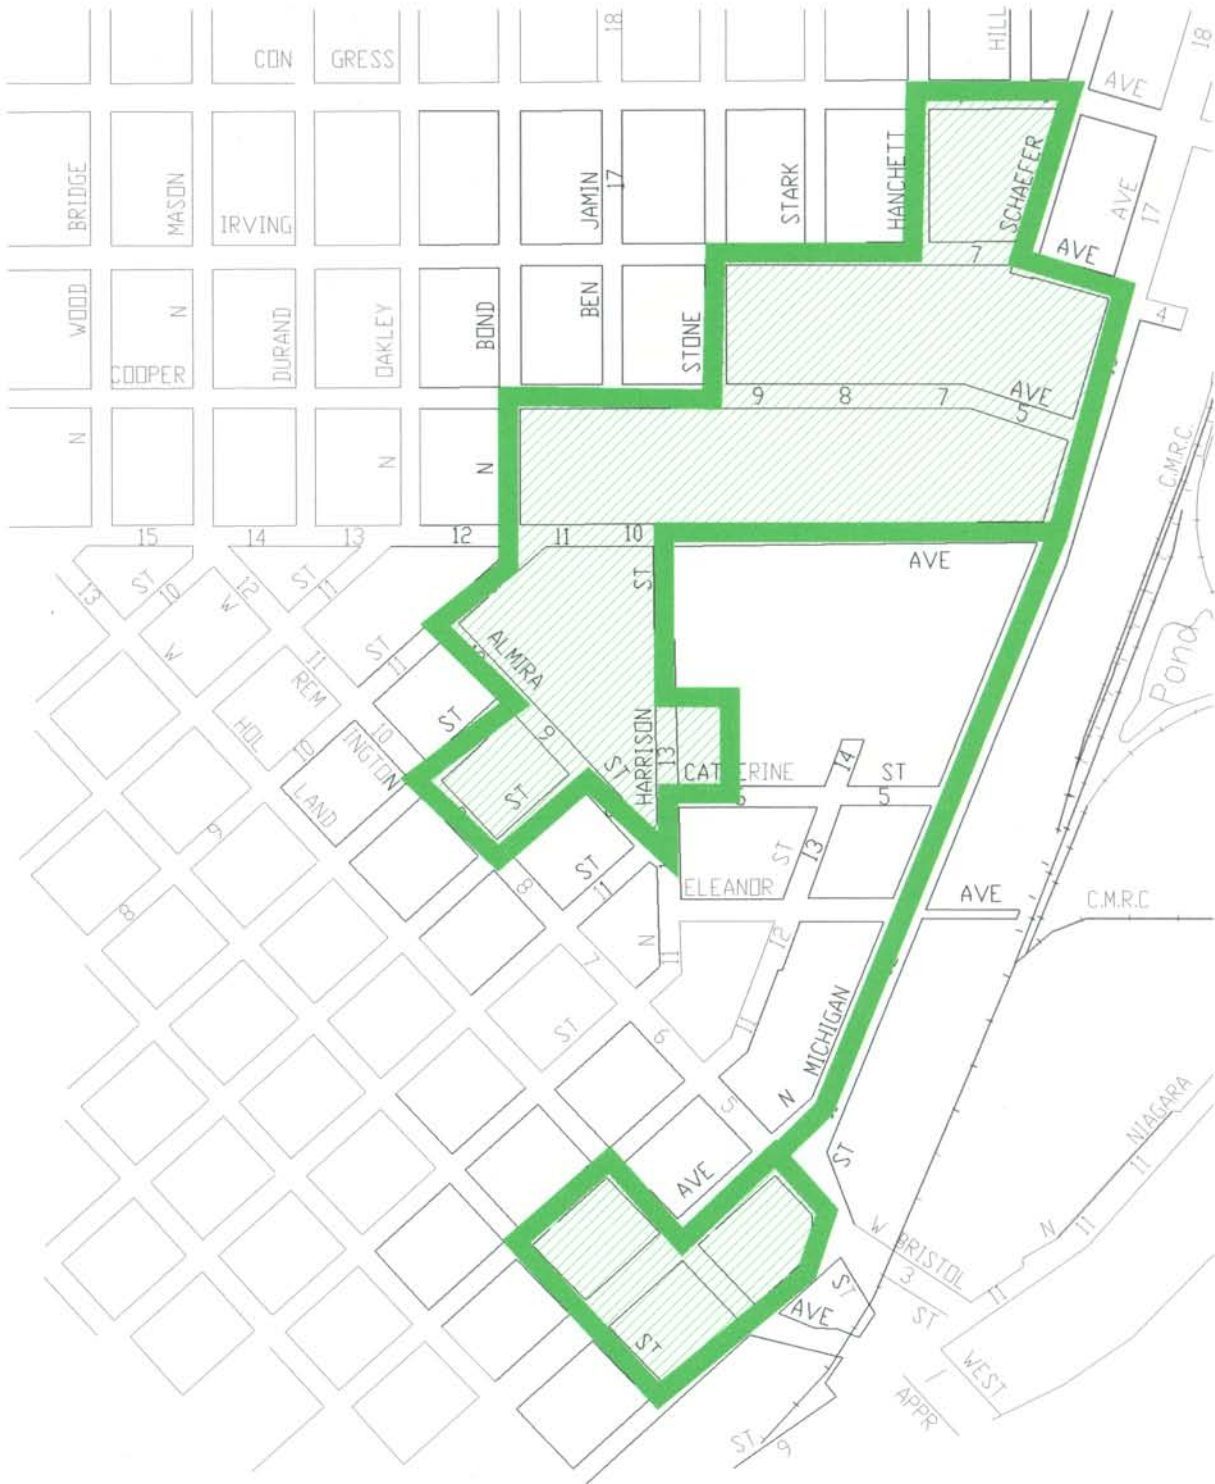

Renaissance Zones

CITY OF SAGINAW MICHIGAN

2003

City of Saginaw Renaissance Zone

Sub Zone #1 Northeast Saginaw

City of Saginaw Renaissance Zone

Sub Zone #2 North

City of Saginaw
Renaissance Zone

Sub Zone #3
Salina Business District

City of Saginaw
Renaissance Zone

Sub Zone #4
Ludlow Rule/Hess Ave.
/Fairgrounds Complex

City of Saginaw Renaissance Zone

Sub Zone #6
COVENANT HEALTHCARE

City of Saginaw Renaissance Zone

Sub Zone 7

Old Saginaw City

City of Saginaw Renaissance Zone

Sub Zone 8

Davenport Inn

GABRIEL RD
 (PRIVATE ROAD)
 RD

Sub Zone #9

Delphi Plant 2 Site

City of Saginaw
 Renaissance Zone

City of Saginaw
Renaissance Zone
Sub Zone #10
Agape Child Care Center