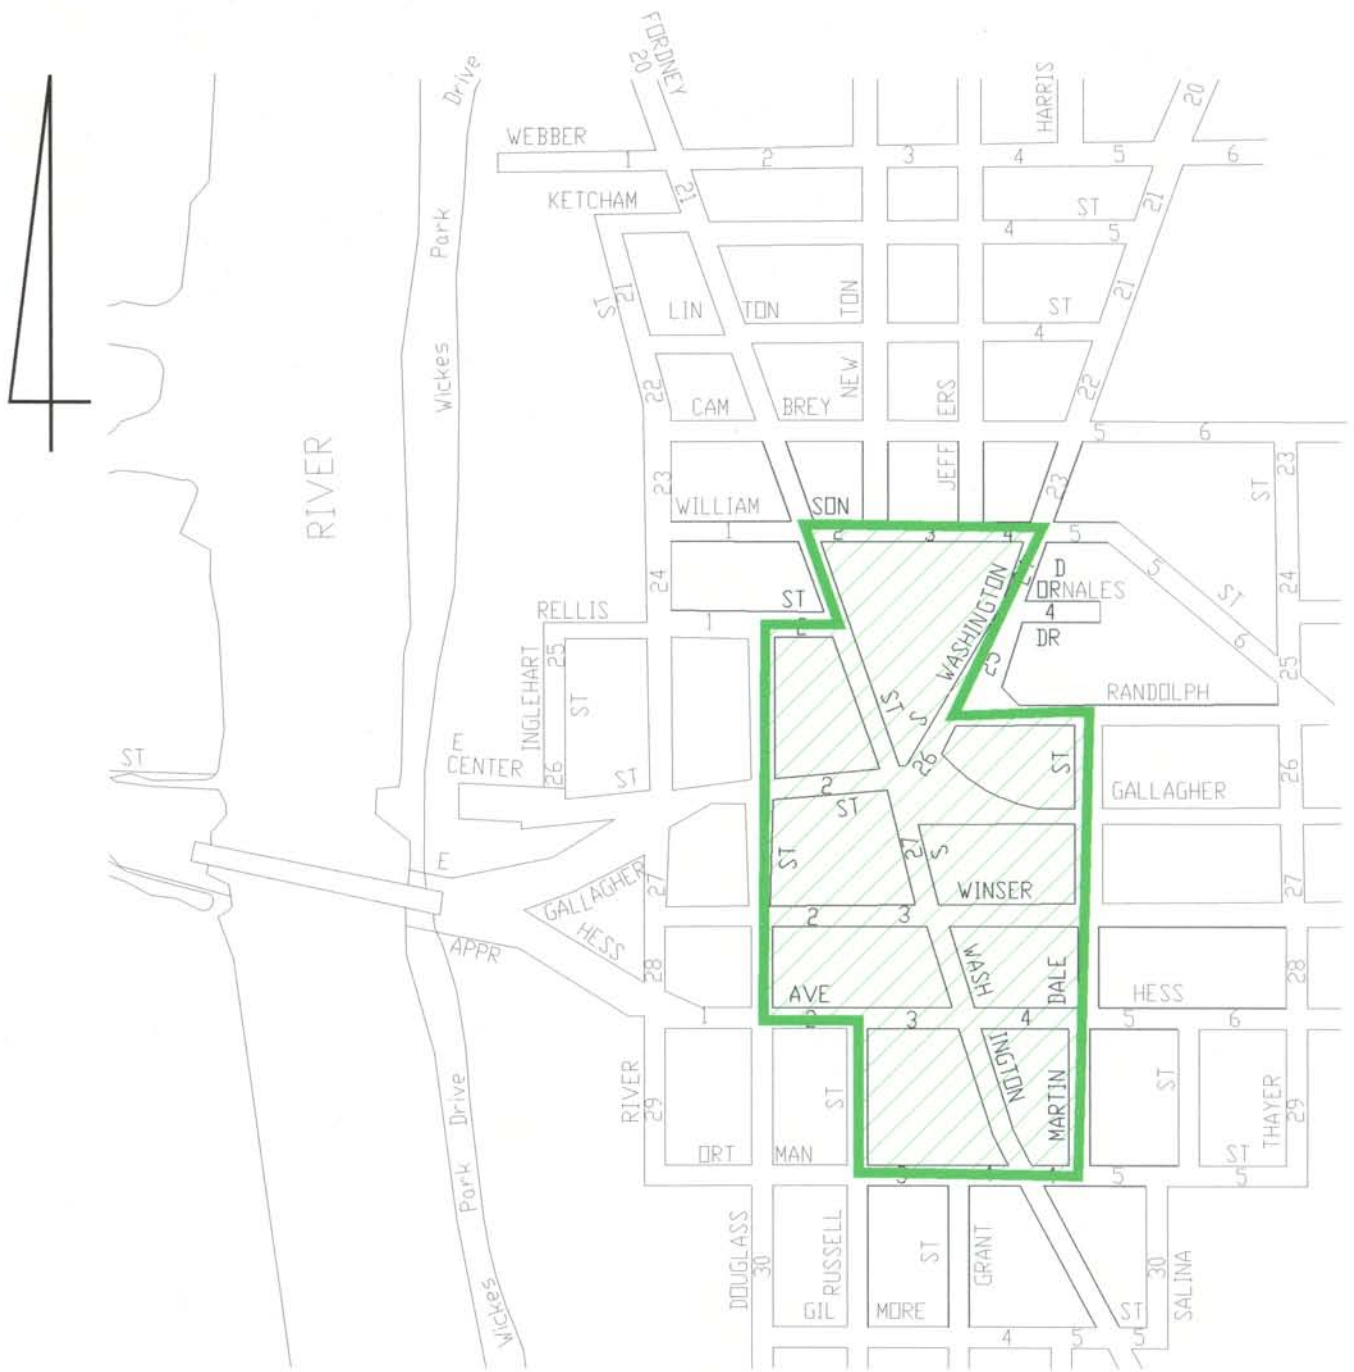

Renaissance Zones

CITY OF SAGINAW MICHIGAN

2003

City of Saginaw Renaissance Zone

Sub Zone #1 Northeast Saginaw

City of Saginaw Renaissance Zone

Sub Zone #2 North

City of Saginaw
Renaissance Zone

Sub Zone #3
Salina Business District

City of Saginaw
Renaissance Zone

Sub Zone #4
Ludlow Rule/Hess Ave.
/Fairgrounds Complex

City of Saginaw Renaissance Zone

Sub Zone #6
COVENANT HEALTHCARE

City of Saginaw Renaissance Zone

Sub Zone 7

Old Saginaw City

City of Saginaw Renaissance Zone

Sub Zone 8

Davenport Inn

GABRIEL RD
 (PRIVATE ROAD)
 RD

Sub Zone #9

Delphi Plant 2 Site

City of Saginaw
 Renaissance Zone

City of Saginaw
Renaissance Zone
Sub Zone #10
Agape Child Care Center