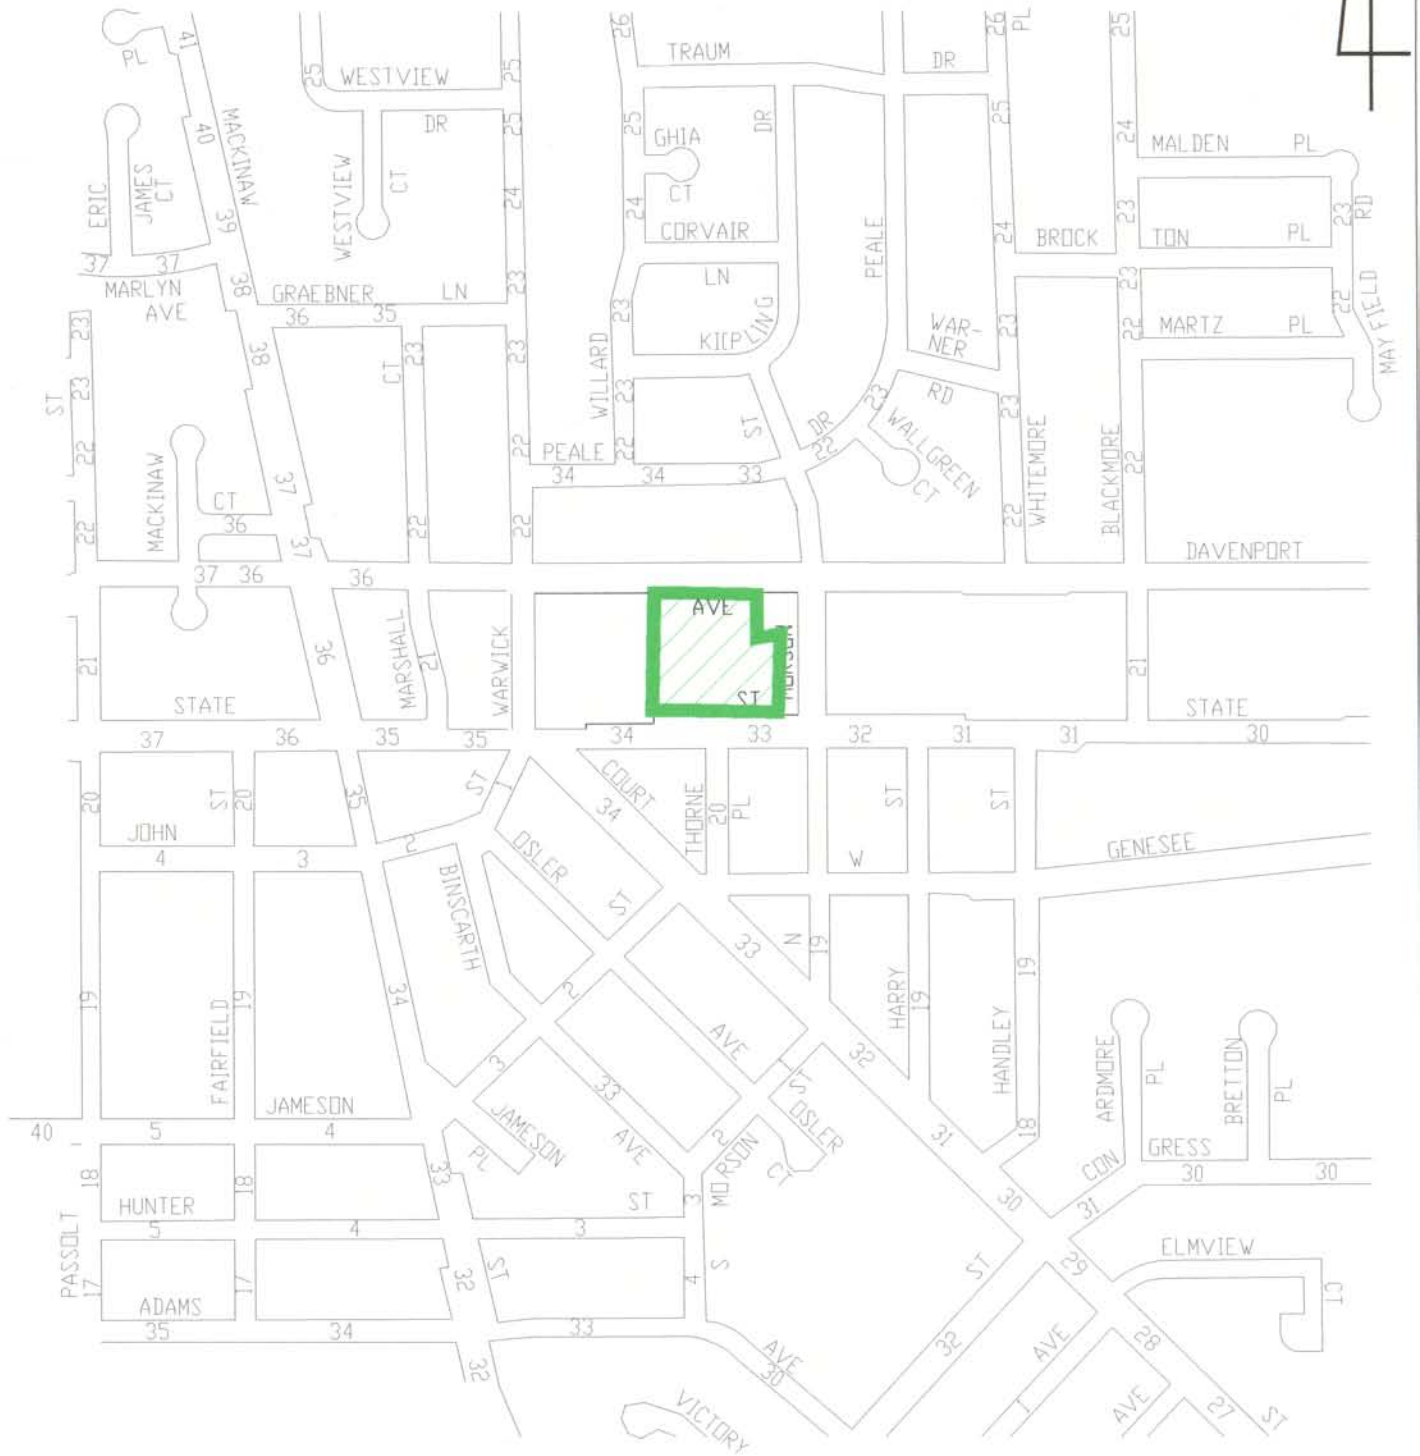

Renaissance Zones

CITY OF SAGINAW MICHIGAN

2003

City of Saginaw Renaissance Zone

Sub Zone #1 Northeast Saginaw

City of Saginaw Renaissance Zone

Sub Zone #2 North

City of Saginaw
Renaissance Zone

Sub Zone #3
Salina Business District

City of Saginaw
Renaissance Zone

Sub Zone #4
Ludlow Rule/Hess Ave.
/Fairgrounds Complex

City of Saginaw Renaissance Zone

Sub Zone #6
COVENANT HEALTHCARE

City of Saginaw Renaissance Zone

Sub Zone 7

Old Saginaw City

City of Saginaw Renaissance Zone

Sub Zone 8

Davenport Inn

GABRIEL RD
 (PRIVATE ROAD)
 RD

Sub Zone #9

Delphi Plant 2 Site

City of Saginaw
 Renaissance Zone

City of Saginaw
Renaissance Zone
Sub Zone #10
Agape Child Care Center